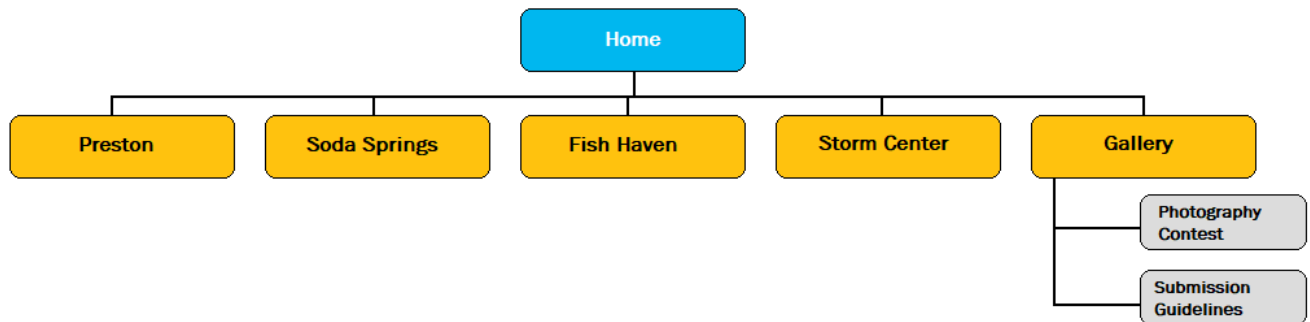

Phil Foto

Age: Mid Thirties

Occupation: Mechanic / Amateur Photographer

Purpose of Visit: Takes photos of local landscapes and wants to share his work on the site.

Device: Mobile

Potential Scenarios

- What will the weather be like on Saturday?

Site Map

[Site Map](#) | [Contact](#) | [Terms and Conditions](#) | [Privacy Policy](#)

Color Scheme

Color Scheme (continued)

Sky Blue: #80CEEC / (128,206,236)

Cornflower Blue: #5995ED / (89,149,237)

Dark Cerulean: #044389 / (4,67,137)